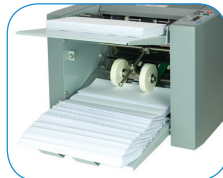

Standard Features:

- Compact size is ideal for low-volume applications
- Quick set-up right out of the box, with simple push-button operation
- Pre-Marked for four popular folds:
C, Z, Half and Double Parallel in 11" and 14" lengths
- Folds up to 7,700 sheets per hour
- Paper Sizes: Up to 8.5" x 14"
- LCD control panel with 3-digit resettable counter
- Output conveyor for neat and sequential stacking
- Clearly marked fold settings: Switch between fold types quickly and easily
- Drop-in top-feed system: Simply square the paper and load it in the feed tray, no fanning required
- Hopper capacity: Up to 250 sheets at a time
- AutoBatch: Processes a pre-set number of sheets with pauses between

Pre-Marked Fold Types:

Letter
"C"

Accordion
"Z"

Half
"V"

Double
Parallel

Options:

- 402 Series Jogger: Aligns pages and reduces static electricity commonly caused by printers

Output conveyor for neat & sequential stacking

LCD control panel with resettable counter

Clearly marked fold plates for quick and easy setup

The **FD 314 Office Desktop Folder** provides user-friendly controls in a rugged, compact unit. Clearly-marked fold settings and push-button operation make it easy to use, right out of the box. It's capable of folding 11" and 14" paper at speeds up to 7,700 sheets per hour, with a hopper capacity of up to 250 sheets.

Fold plates are pre-marked with four common fold settings - letter, zig-zag, half and double parallel - and can be easily adjusted for custom folds. The LCD control panel includes a resettable 3-digit counter, and AutoBatch for processing a set number of sheets with a pause between sets. The built-in output conveyor features easily adjustable stacker wheels for neat, sequential stacking of folded pieces.